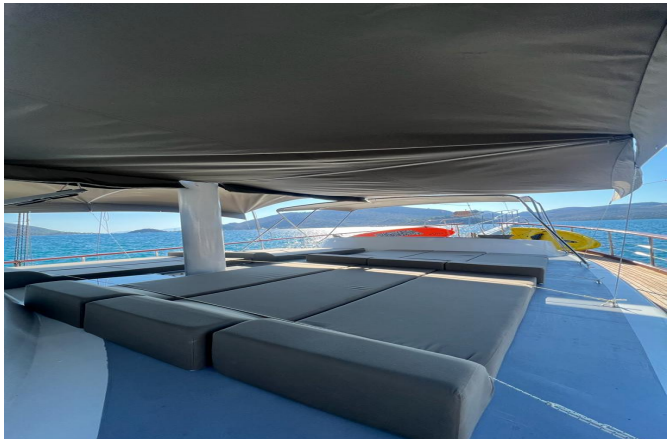

ROTA-117 Photos