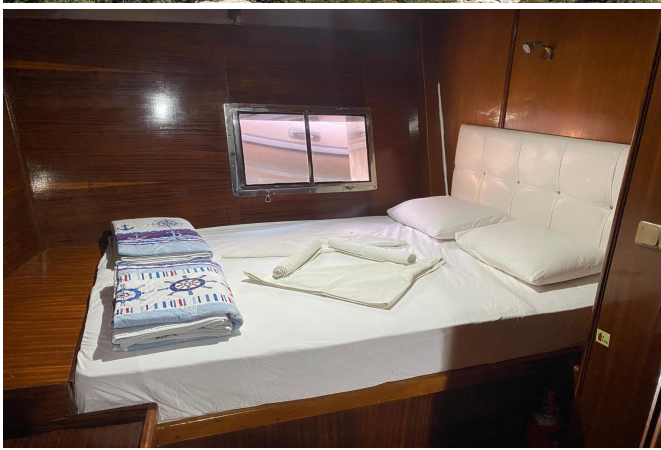

ROTA-114 Photos