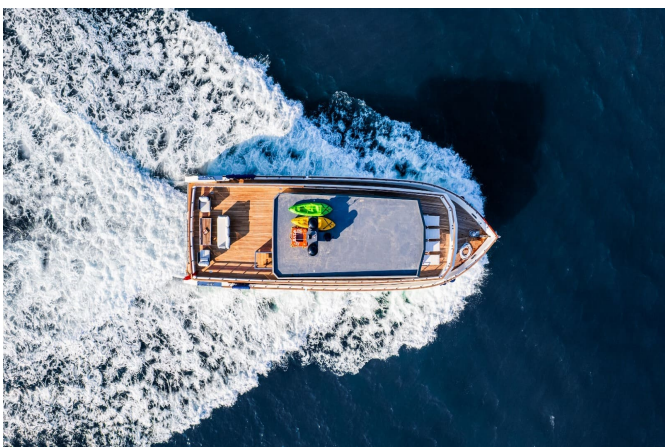

ROTA-108 Photos