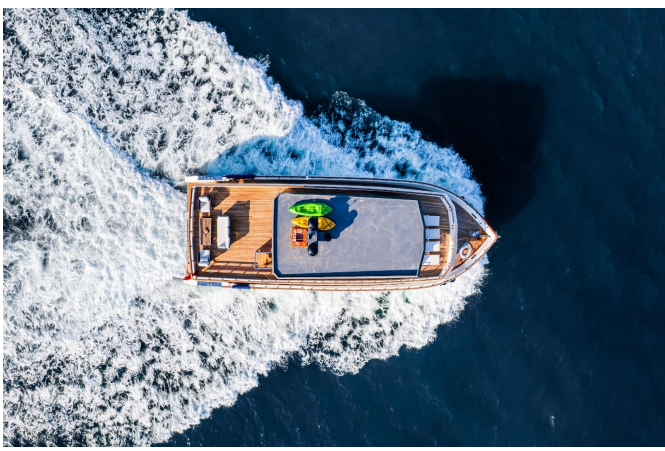

ROTA-108 Photos