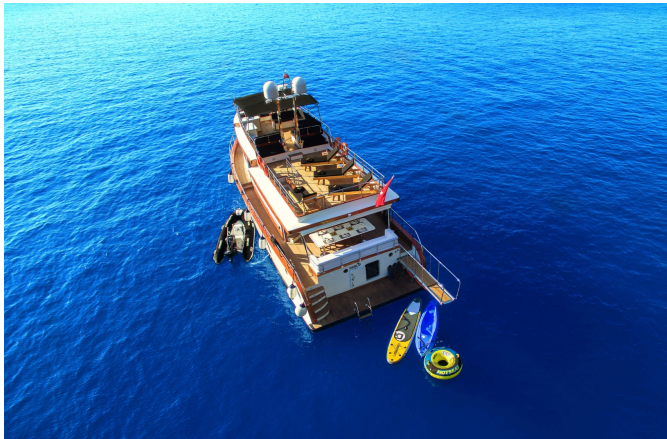

ROTA-103 Photos