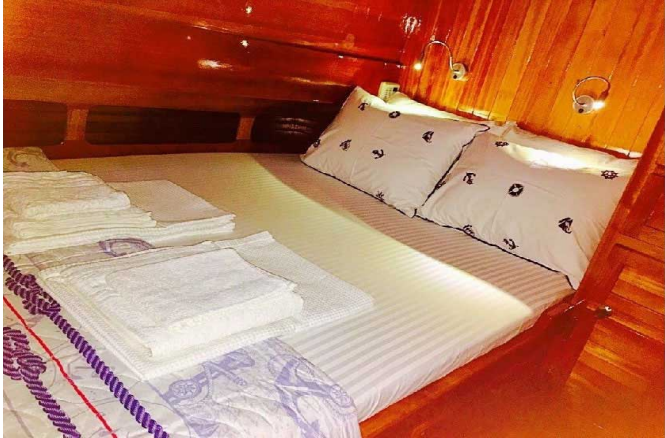

ROTA-83 Photos