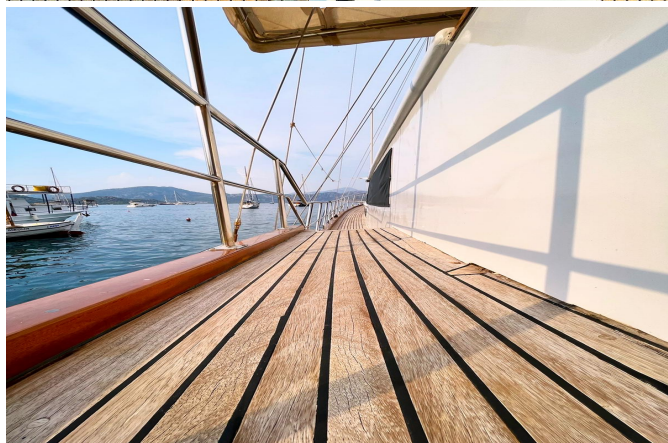

ROTA-4 Photos