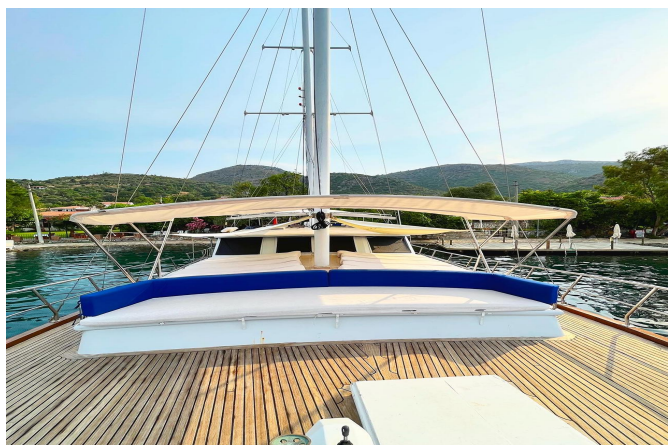

ROTA-4 Photos