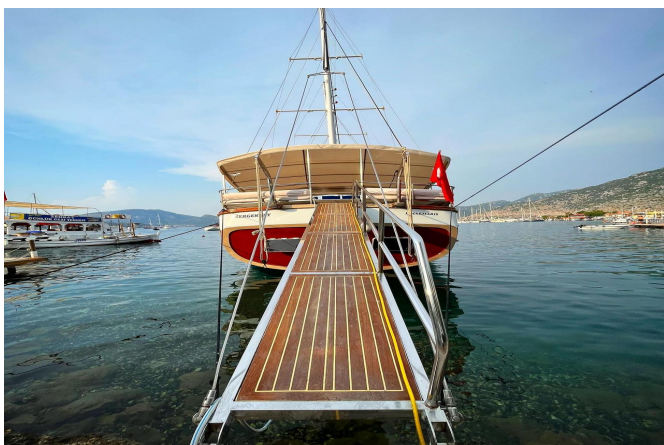

ROTA-4 Photos