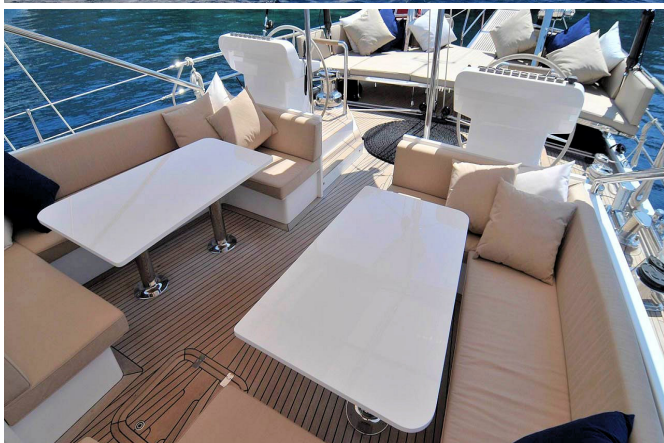

ROTA-2 Photos