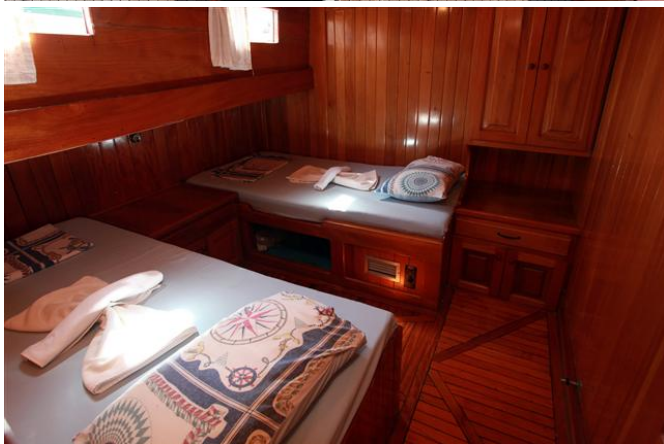

ROTA-1 Photos